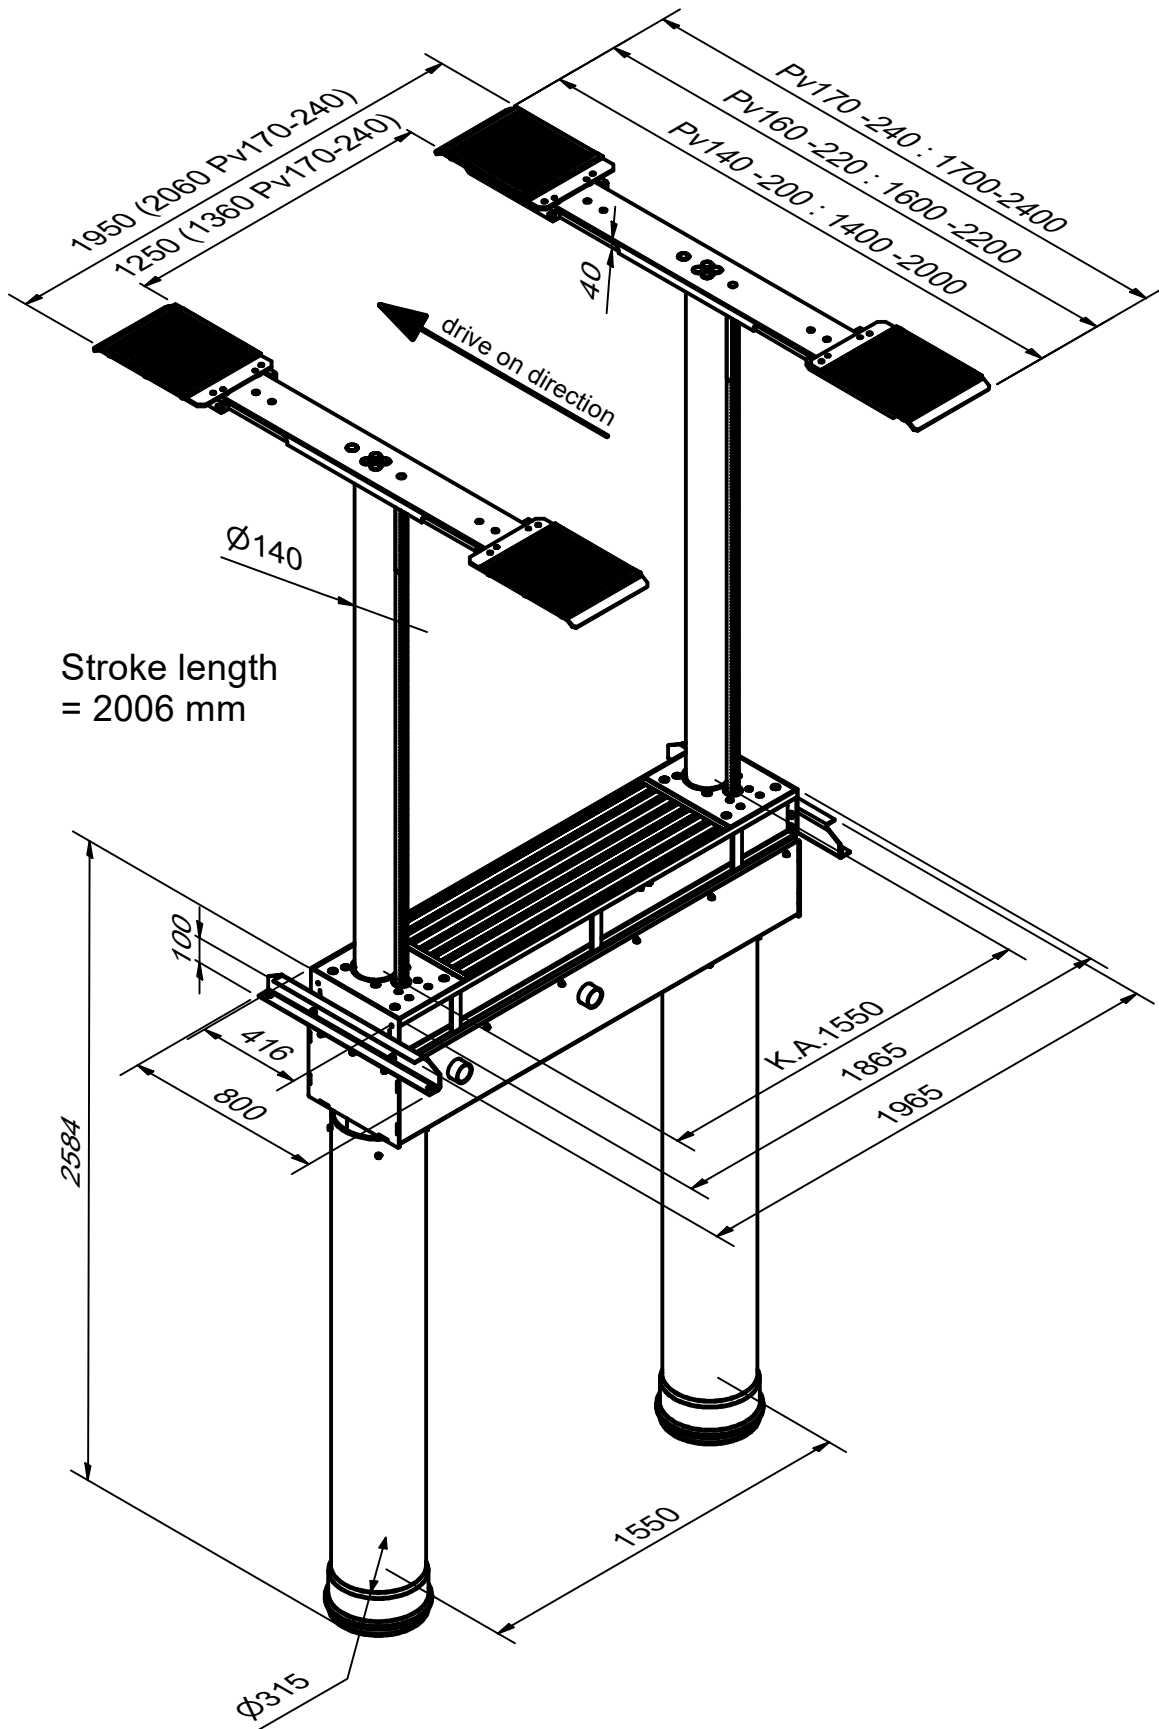

AUTOP STENHOJ

Masterlift 2.35 NxT TR Pv

Dimensional sketch including drive-over heights