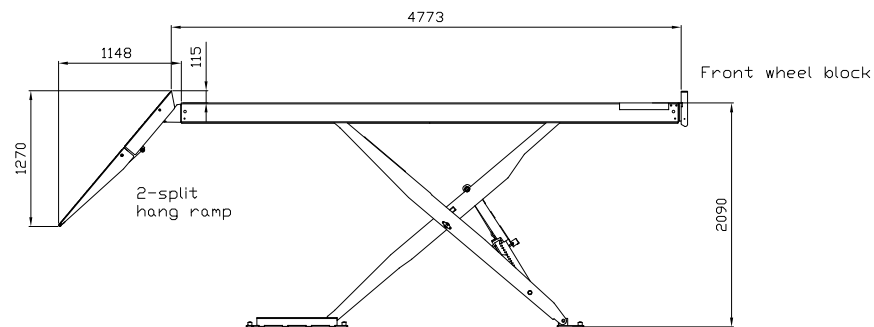

Optional: 2-split hang ramp

*) Guiding rails included.

Date: 151220

Sign. LJE

Scale: /

No. T12356

UPLIFTING COMPANY
AUTOP STENHOJ

MagiX 43-46-S