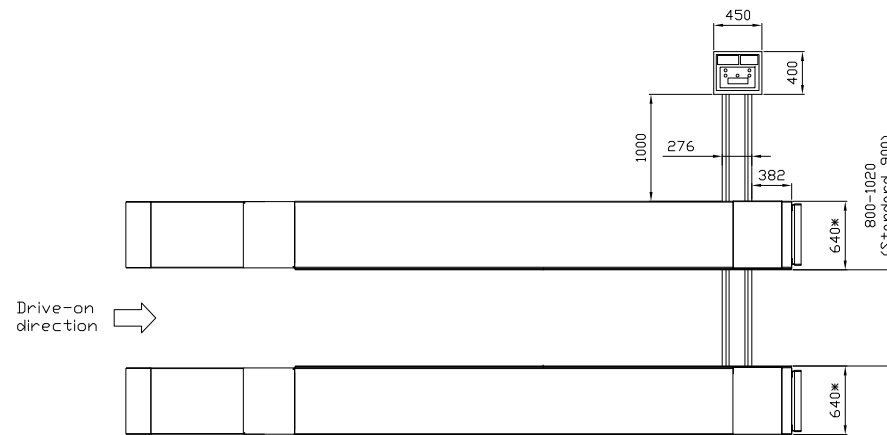

Optional: 2-split hang ramp

*) Guiding rails included.

Date: 151220

Sign. LJE

Scale: /

No. T12356

UPLIFTING COMPANY
AUTOP STENHOJ

MagiX 43-46-S