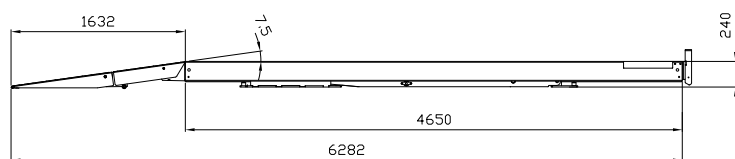

Optional: 2-split hang ramp

*) Guiding rails included.

Date: 151220

Sign. LJE

Scale: /

No. T12356

UPLIFTING COMPANY
AUTOP STENHOJ

MagiX 43-46-S