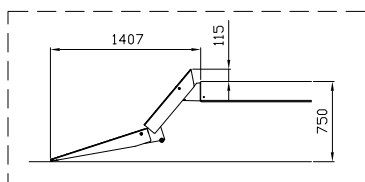

Optional: 2-split hang ramp

*) Guiding rails included.

Date: 151220

Sign. LJE

Scale: /

No. T12356

UPLIFTING COMPANY
AUTOP STENHOJ

MagiX 43-46-S