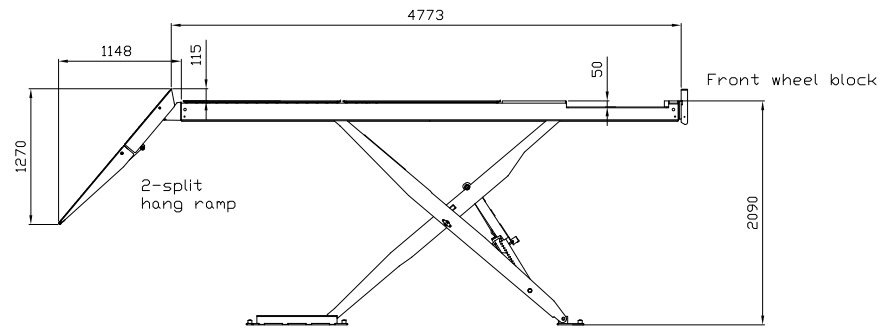

Optional: 2-split hang ramp

\*) Guiding rails included.

Date: 151220

Sign. LJE

Scale: /

No. T12357

UPLIFTING COMPANY

**AUTOP STENHOJ**