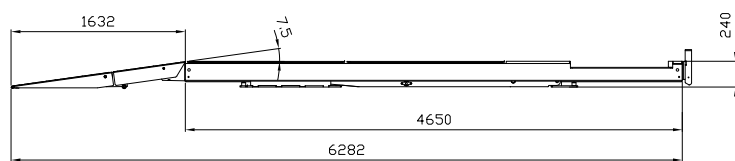

Optional: 2-split hang ramp

\*) Guiding rails included.

Date: 151220

Sign. LJE

Scale: /

No. T12357

UPLIFTING COMPANY

**AUTOP STENHOJ**