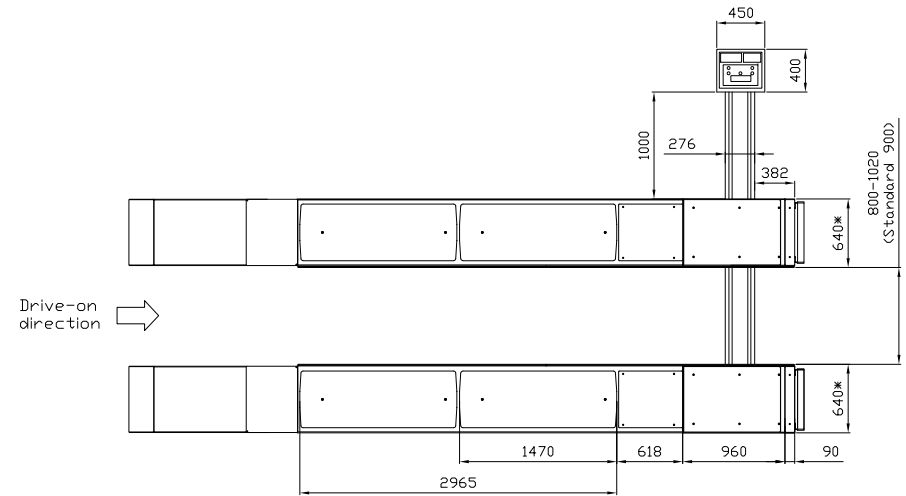

Optional: 2-split hang ramp

\*) Guiding rails included.

Date: 151220

Sign. LJE

Scale: /

No. T12357

UPLIFTING COMPANY

**AUTOP STENHOJ**