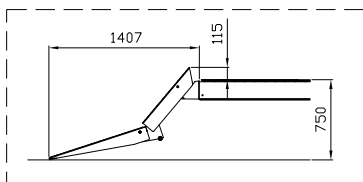

Optional: 2-split hang ramp

\*) Guiding rails included.

Date: 151220

Sign. LJE

Scale: /

No. T12357

UPLIFTING COMPANY

**AUTOP STENHOJ**