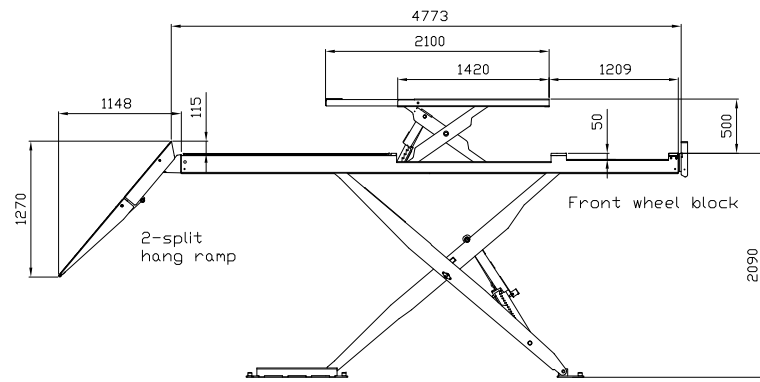

Optional: 2-split hang ramp

\* ) Guiding rails included.

Date: 151220

Sign. LJE

Scale: /

No. T12358

UPLIFTING COMPANY

**AUTOP STENHOJ**