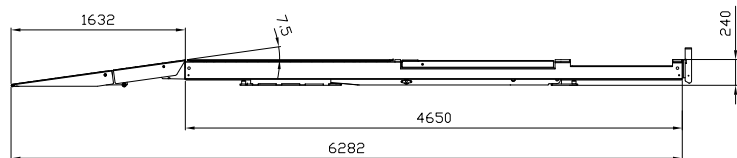

Optional: 2-split hang ramp

\* ) Guiding rails included.

Date: 151220

Sign. LJE

Scale: /

No. T12358

UPLIFTING COMPANY

**AUTOP STENHOJ**