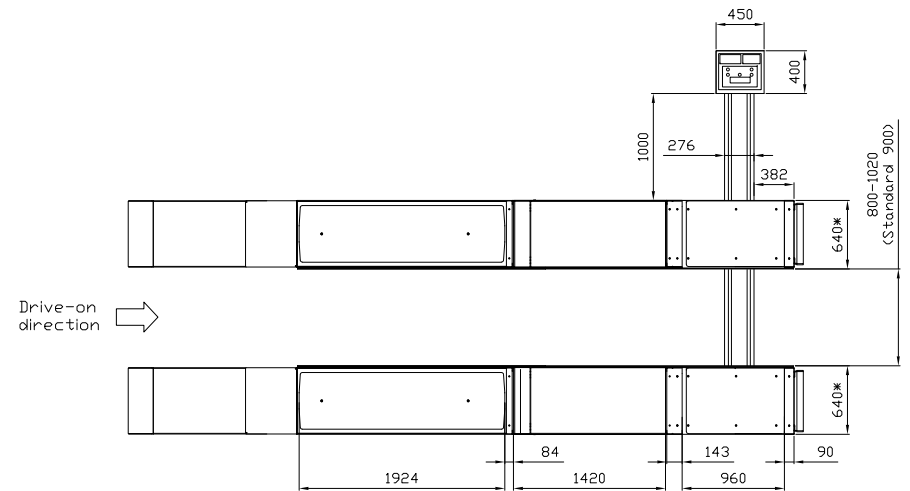

Optional: 2-split hang ramp

\* ) Guiding rails included.

Date: 151220

Sign. LJE

Scale: /

No. T12358

UPLIFTING COMPANY

**AUTOP STENHOJ**