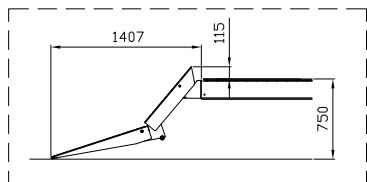

Optional: 2-split hang ramp

\* ) Guiding rails included.

Date: 151220

Sign. LJE

Scale: /

No. T12358

UPLIFTING COMPANY

**AUTOP STENHOJ**