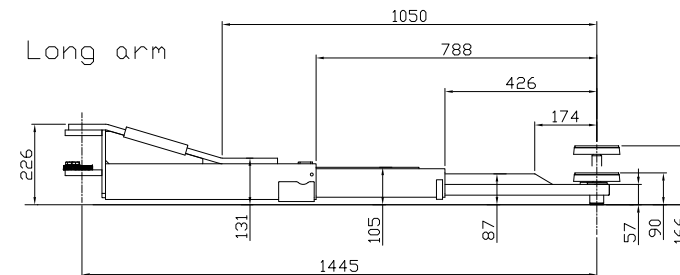

Short arm

Long arm

Date: 061221

Sign. LJE

Scale: 1:30

No. T12415

UPLIFTING COMPANY

AUTOP STENHOJ

Mascot 40 H F
DT/DT Ø50

Rev. date: 220124