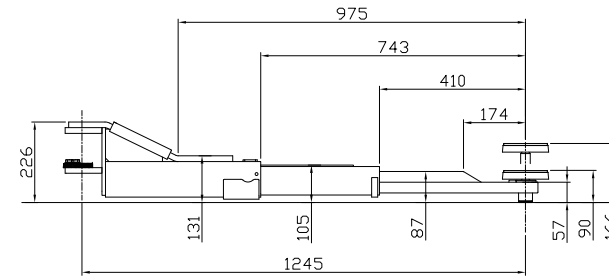

Short arm

Date: 061221

Sign. LJE

Scale: 1:30

No. T12415

UPLIFTING COMPANY

AUTOP STENHOJ

Mascot 40 H F
DT/DT Ø50

Rev. date: 220124