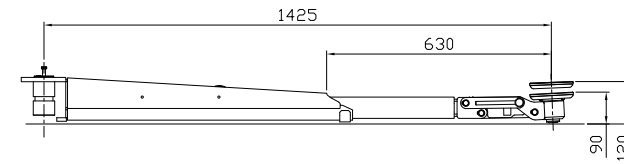

Short arm

Long arm

Date: 180522

Sign. LJE

Scale: 1:30

No. T12406

UPLIFTING COMPANY

AUTOP STENHOJ

Maestro 2.32 NxT
CF ST/ST Ø40
(U)
Rev. date: