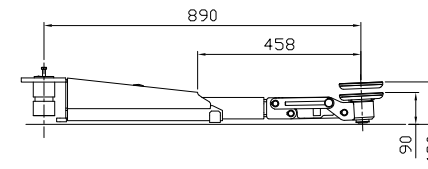

Short arm

Long arm

Date: 180522

Sign. LJE

Scale: 1:30

No. T12406

UPLIFTING COMPANY

AUTOP STENHOJ

Maestro 2.32 NxT
CF ST/ST Ø40
(U)
Rev. date: