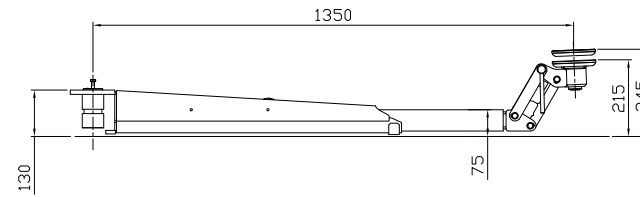

Short arm

Long arm

Date: 180522

Sign. LJE

Scale: 1:30

No. T12406

UPLIFTING COMPANY

AUTOP STENHOJ

Maestro 2.32 NxT
CF ST/ST Ø40
(U)
Rev. date: