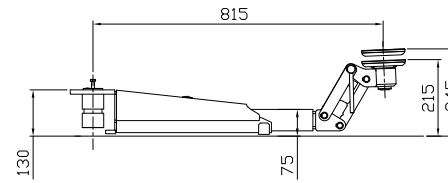

Short arm

Long arm

Date: 180522

Sign. LJE

Scale: 1:30

No. T12406

UPLIFTING COMPANY

AUTOP STENHOJ

Maestro 2.32 NxT
CF ST/ST Ø40
(U)
Rev. date: