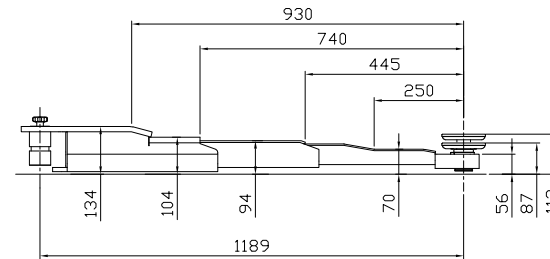

Min. 3990 / max. 4350 (portal 777958)  
 Min. 4690 / max. 5050 (portal 777959)

Short arm

Long arm

Date: 100523

Sign. LJE

Scale: 1:35

No. T12473

UPLIFTING COMPANY

**AUTOP STENHOJ**

Maestro 2.35 NxT F  
 DT/ST (P)  
 Ø50, with adapter  
 Rev. date: 070723