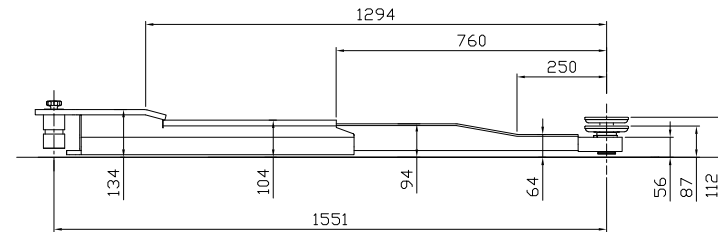

Min. 3990 / max. 4350 (portal 777958)  
 Min. 4690 / max. 5050 (portal 777959)

Short arm

Long arm

Date: 100523

Sign. LJE

Scale: 1:35

No. T12473

UPLIFTING COMPANY

**AUTOP STENHOJ**

Maestro 2.35 NxT F  
 DT/ST (P)  
 Ø50, with adapter  
 Rev. date: 070723