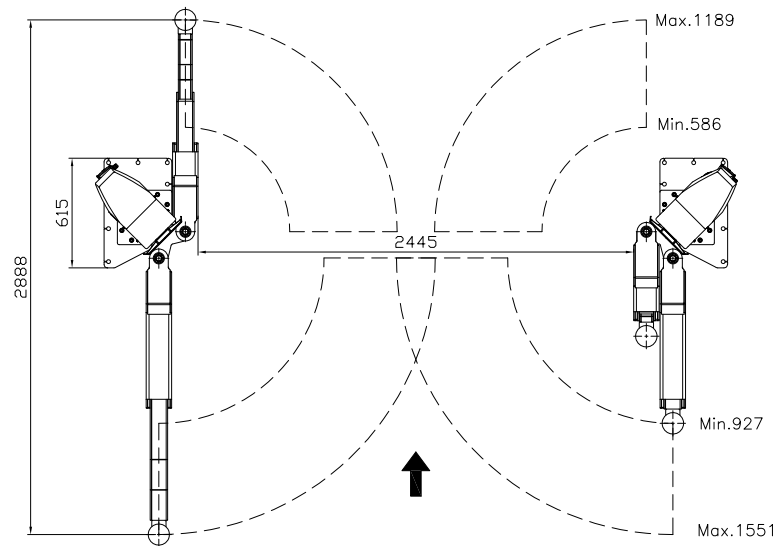

Min. 3990 / max. 4350 (portal 777958)  
 Min. 4690 / max. 5050 (portal 777959)

Short arm

Long arm

Date: 100523

Sign. LJE

Scale: 1:35

No. T12473

UPLIFTING COMPANY

**AUTOP STENHOJ**

Maestro 2.35 NxT F  
 DT/ST (P)  
 Ø50, with adapter  
 Rev. date: 070723